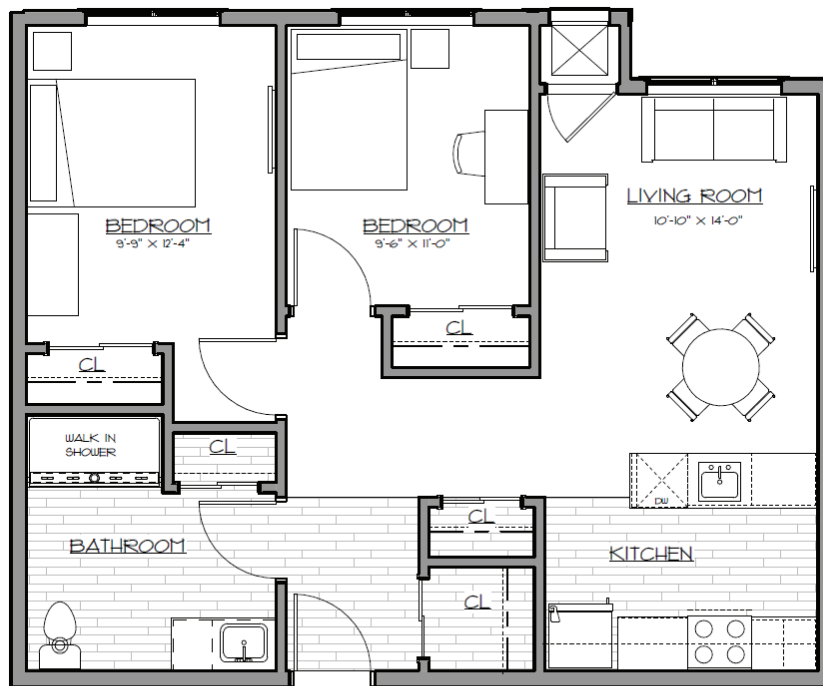

Life. Inspired every day.

One Bedroom

1 1 BEDROOM FLOOR PLAN
SCALE: 1/4" = 1'-0"

One Bedroom with Den

1 1 BEDROOM WITH DEN FLOOR PLAN
SCALE: 1/4" = 1'-0"

Two Bedroom

1 2 BEDROOM FLOOR PLAN
SCALE: 1/4" = 1'-0"