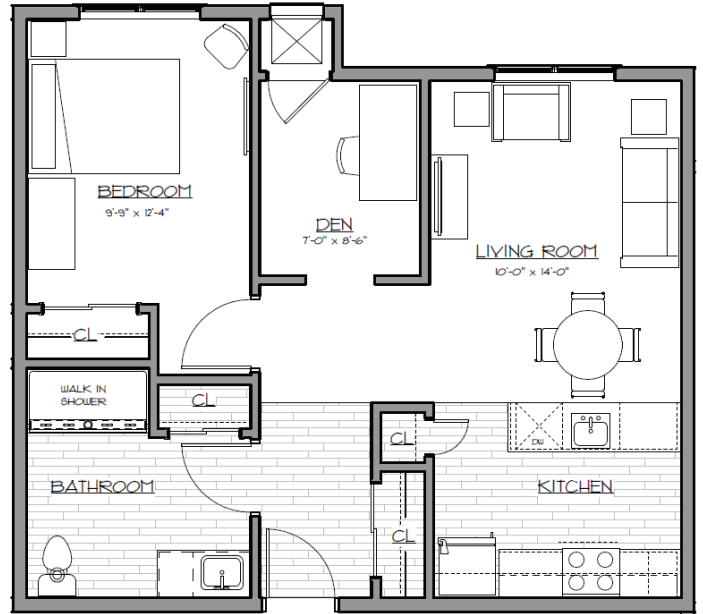

Life. Inspired every day.

One Bedroom

1 1 BEDROOM FLOOR PLAN
SCALE: 1/4" = 1'-0"

One Bedroom with Den

1 1 BEDROOM WITH DEN FLOOR PLAN
SCALE: 1/4" = 1'-0"

Two Bedroom

1 2 BEDROOM FLOOR PLAN
SCALE: 1/4" = 1'-0"