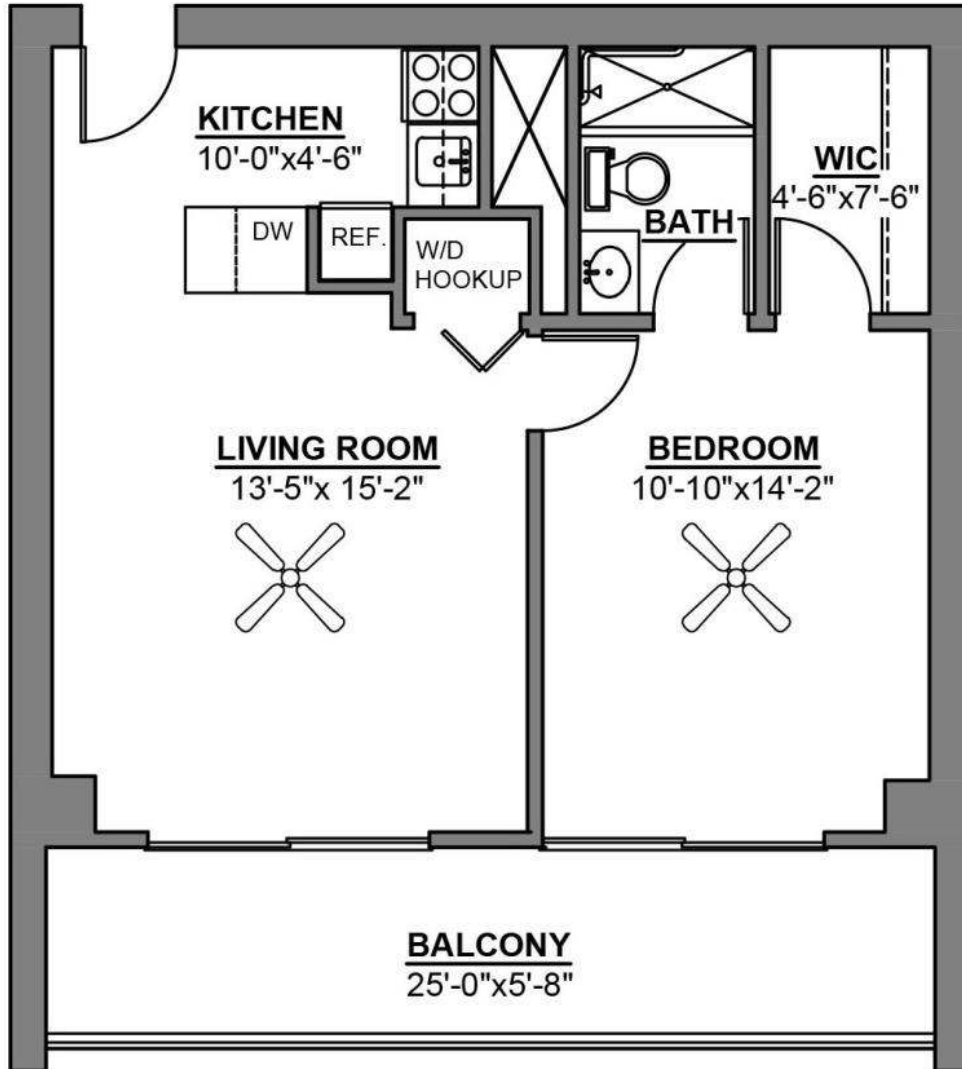

# The Brighton

One bedroom, one bath  
550 square feet

Valley Manor Custom Apartment Homes  
1570 East Avenue, Rochester, NY 14610  
585.442.6450