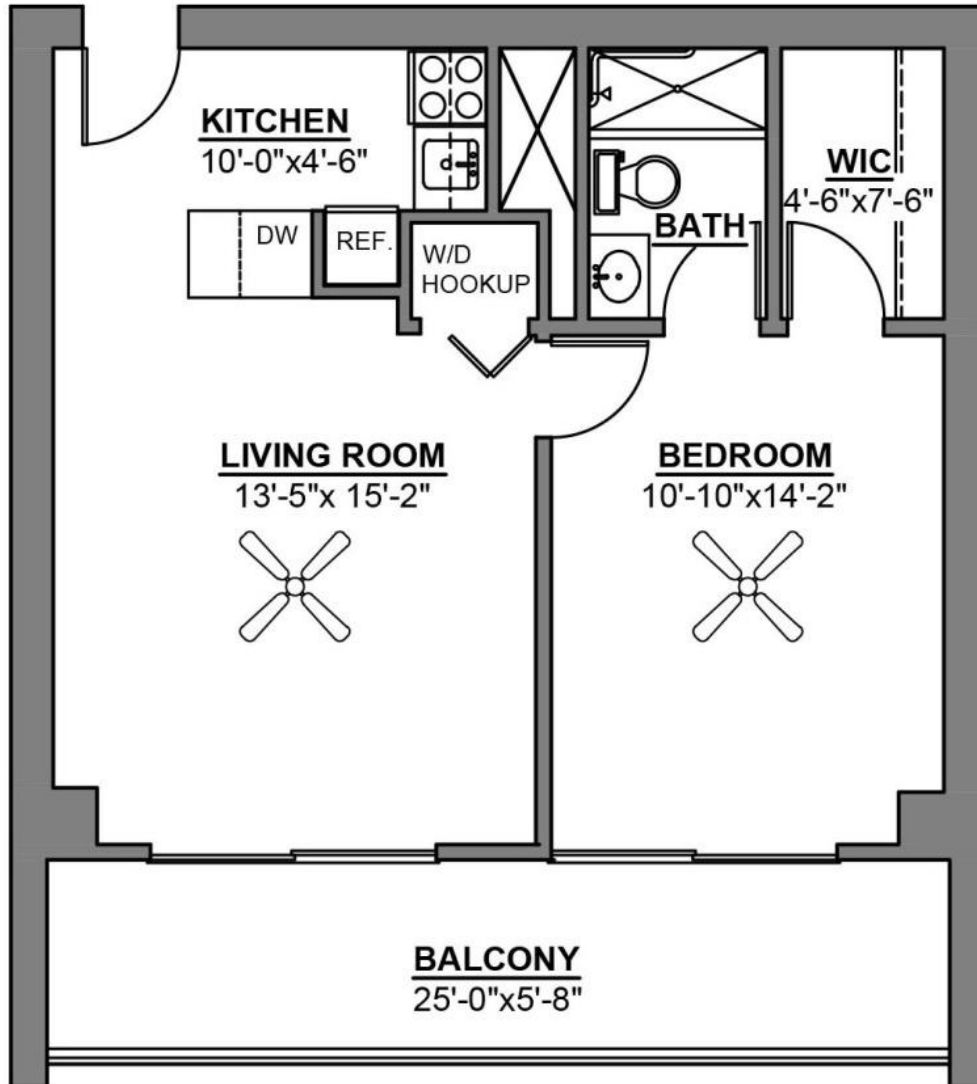

The Brighton

One bedroom, one bath
550 square feet

Valley Manor Custom Apartment Homes
1570 East Avenue, Rochester, NY 14610
585.442.6450

The Brighton Plus

One bedroom, one bath
662 square feet

Valley Manor Custom Apartment Homes
1570 East Avenue, Rochester, NY 14610
585.442.6450

The New Yorker Plus

One bedroom, 1 ½ bath

1,084 square feet

Valley Manor Custom Apartment Homes
1570 East Avenue, Rochester, NY 14610
585.442.6450