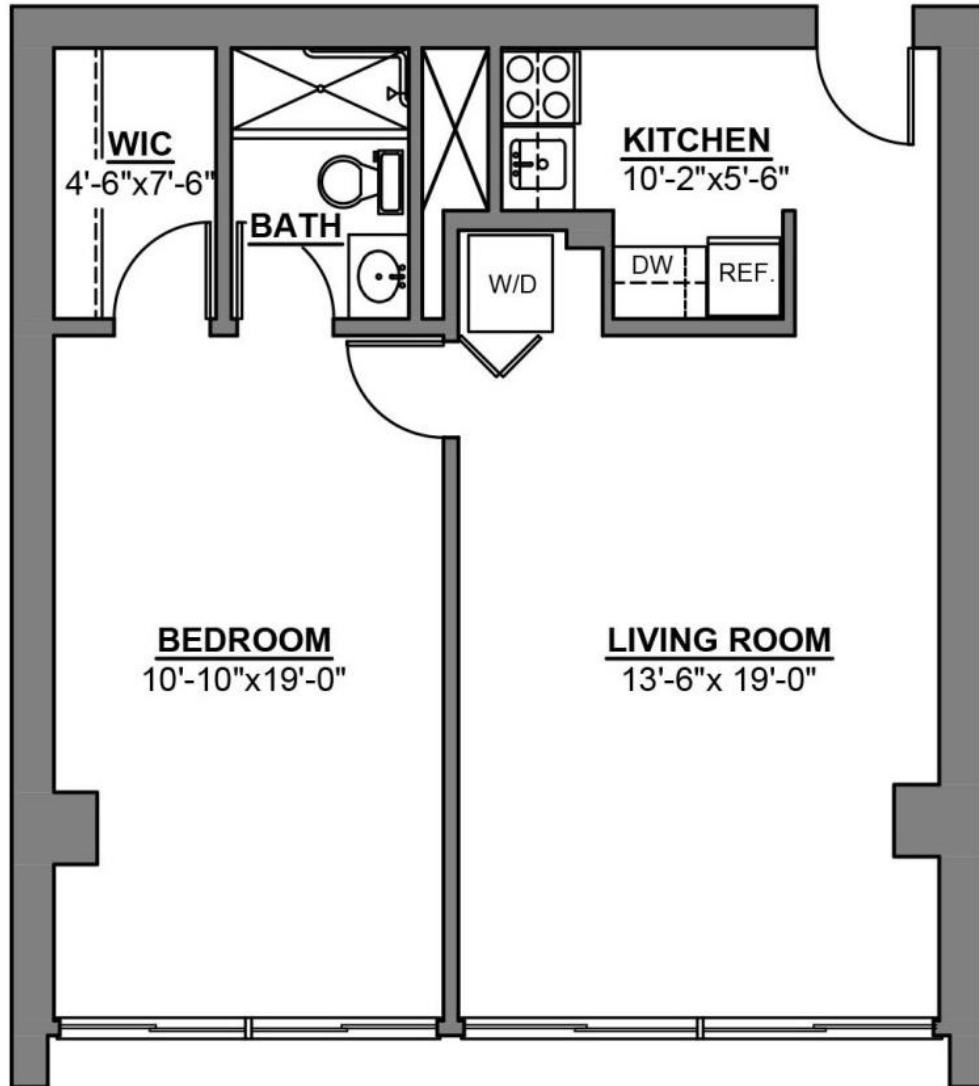

The Brighton

One bedroom, one bath
550 square feet

Valley Manor Custom Apartment Homes
1570 East Avenue, Rochester, NY 14610
585.442.6450

The Brighton Plus

One bedroom, one bath
662 square feet

Valley Manor Custom Apartment Homes
1570 East Avenue, Rochester, NY 14610
585.442.6450

The New Yorker Plus

One bedroom, 1 ½ bath

1,084 square feet

Valley Manor Custom Apartment Homes
1570 East Avenue, Rochester, NY 14610
585.442.6450