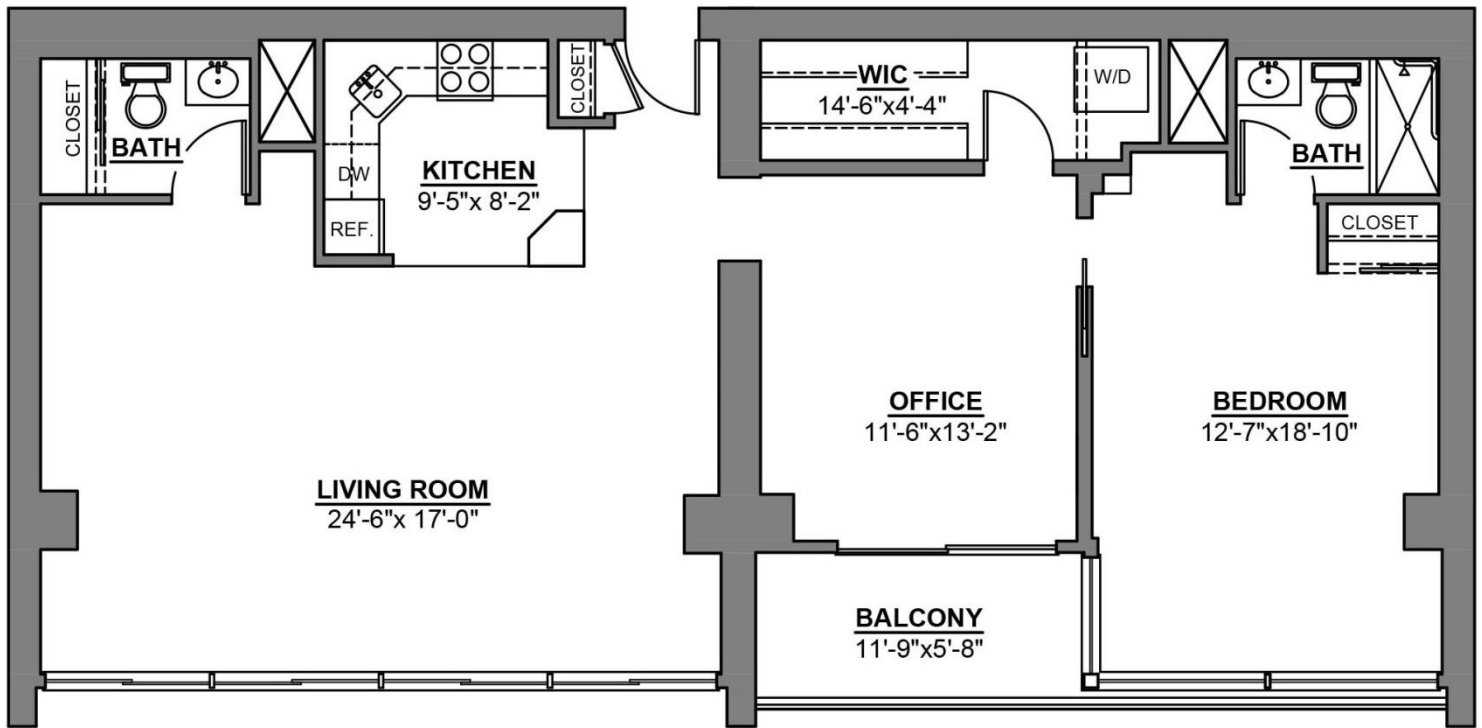

The Brighton

One bedroom, one bath
550 square feet

Valley Manor Custom Apartment Homes
1570 East Avenue, Rochester, NY 14610
585.442.6450

The Brighton Plus

One bedroom, one bath
662 square feet

Valley Manor Custom Apartment Homes
1570 East Avenue, Rochester, NY 14610
585.442.6450

The New Yorker Plus

One bedroom, 1 ½ bath

1,084 square feet

Valley Manor Custom Apartment Homes
1570 East Avenue, Rochester, NY 14610
585.442.6450